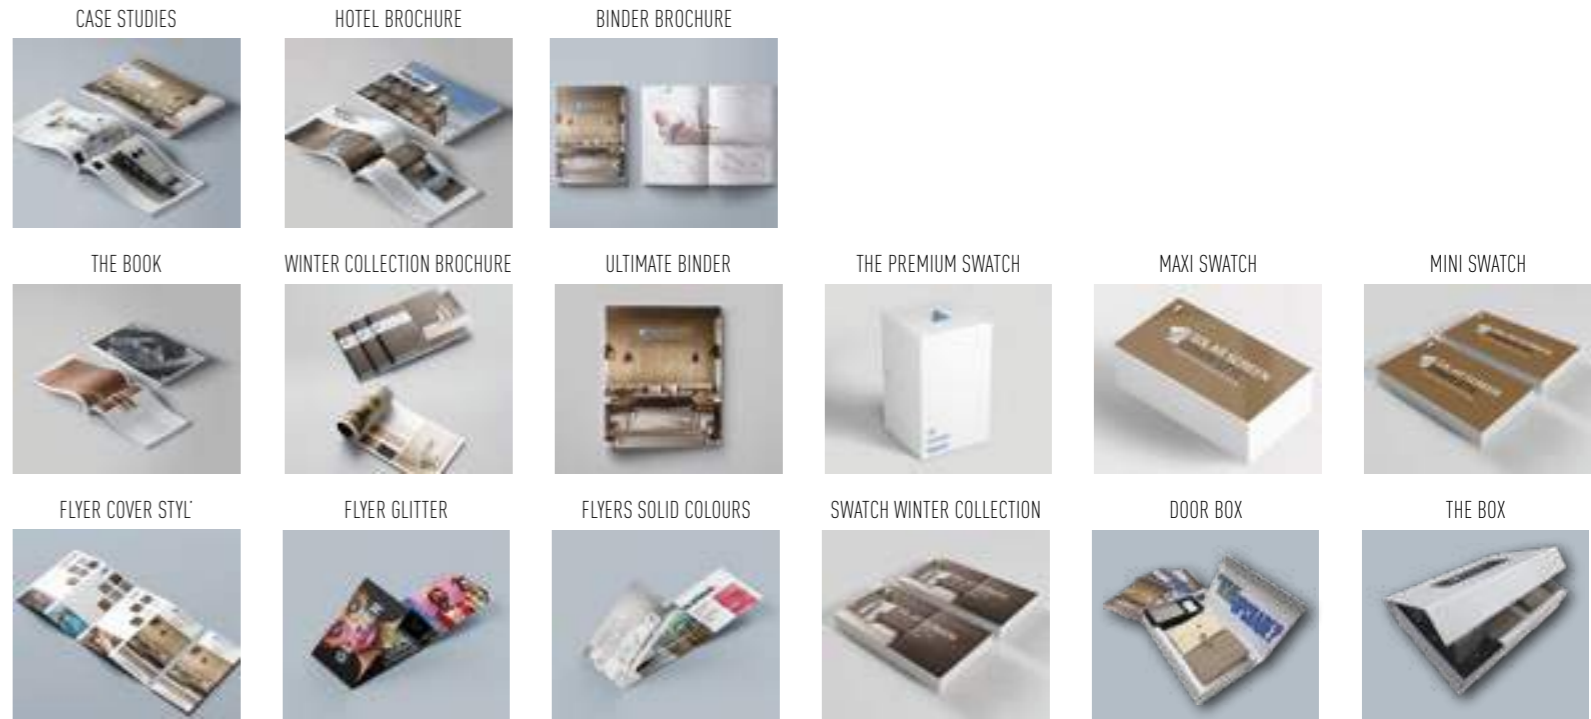

**COVER STYL' & SOLAR SCREEN**

**Cover Styl'** is a cost effective self-adhesive vinyl that can cover almost every surface in no time and this with many genuine patterns.

ALREADY 200 CERTIFIED INSTALLERS IN EUROPE  
**WHAT ABOUT YOU ?**  
CONTACT US :  
info@coverstyl.com